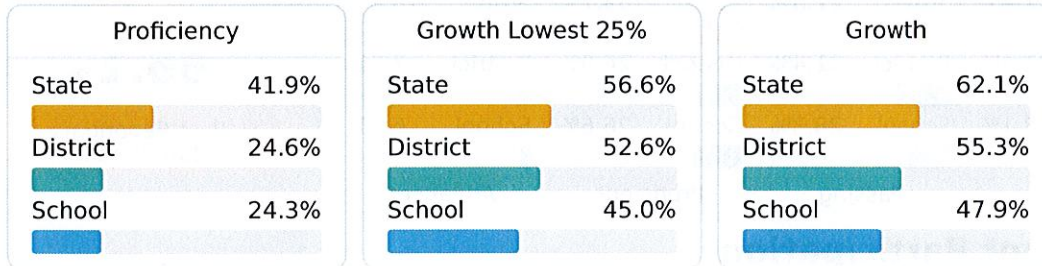

Other Measures

Other measurements of student performance that factor into the accountability grade.