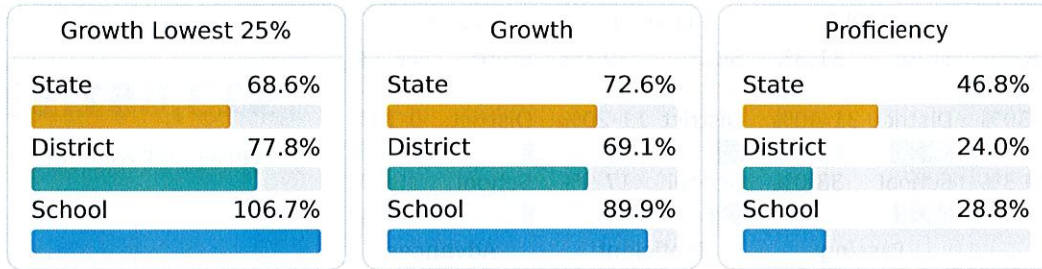

School Report Card 2021 - 2022

For more detailed information, please visit <https://msrc.mdek12.org>.

Yazoo County High School

Yazoo County School District

191 PANTHER DRIVE
Yazoo City, MS 39194

James Arrington
james.arrington@yazoo.k12.ms.us

School Accountability Grade Components

Mississippi's accountability system assigns "A" through "F" letter grades for schools and districts. Grades are based on student achievement, student growth, student participation in testing, and other academic measures. COVID - 19 pandemic disruptions continue to be reflected in 2021 - 2022 accountability data, particularly growth data.

Math

Measurements of student performance on the statewide math assessment.

English

Measurements of student performance on the statewide English language arts (ELA) assessment.