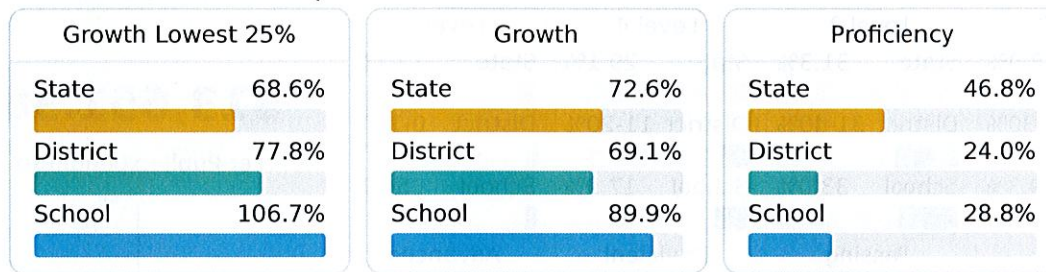

School Report Card 2021 - 2022

For more detailed information, please visit <https://msrc.mdek12.org>.

Yazoo County High School

Yazoo County School District

191 PANTHER DRIVE
Yazoo City, MS 39194

James Arrington
james.arrington@yazoo.k12.ms.us

School Accountability Grade Components

Mississippi's accountability system assigns "A" through "F" letter grades for schools and districts. Grades are based on student achievement, student growth, student participation in testing, and other academic measures. COVID - 19 pandemic disruptions continue to be reflected in 2021 - 2022 accountability data, particularly growth data.

Math

Measurements of student performance on the statewide math assessment.

English

Measurements of student performance on the statewide English language arts (ELA) assessment.