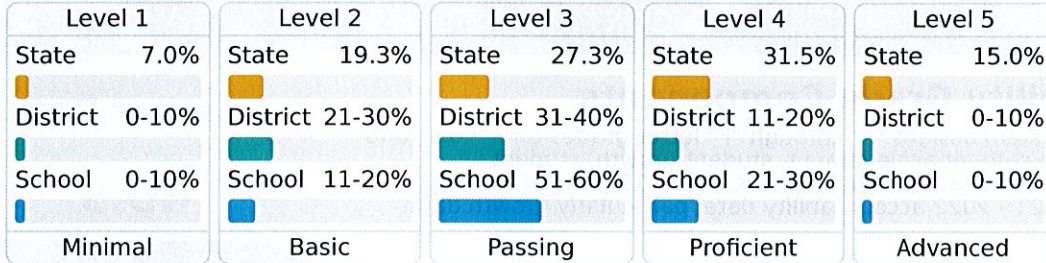

Detailed Assessment and Other Data

Student Performance

The following information shows each level of student performance on statewide assessments.

Math