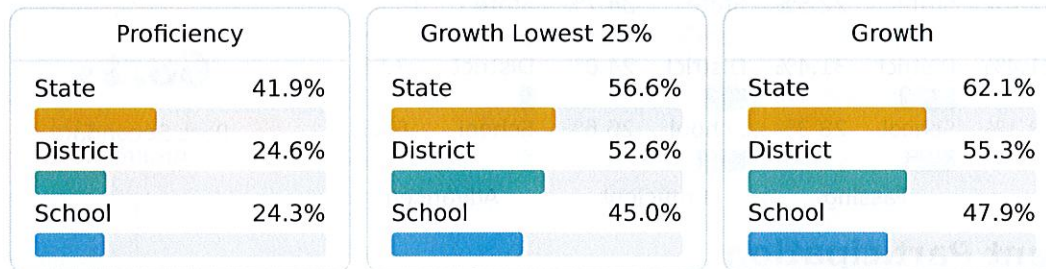

School Report Card 2021 - 2022

For more detailed information, please visit <https://msrc.mdek12.org>.

Yazoo County High School

Yazoo County School District

191 PANTHER DRIVE
Yazoo City, MS 39194

James Arrington
james.arrington@yazoo.k12.ms.us

School Accountability Grade Components

Mississippi's accountability system assigns "A" through "F" letter grades for schools and districts. Grades are based on student achievement, student growth, student participation in testing, and other academic measures. COVID - 19 pandemic disruptions continue to be reflected in 2021 - 2022 accountability data, particularly growth data.

Math

Measurements of student performance on the statewide math assessment.

English

Measurements of student performance on the statewide English language arts (ELA) assessment.

Other Measures

Other measurements of student performance that factor into the accountability grade.

Teacher Data

40.5

Teachers

71.8%

Experienced Teachers

8.8%

Provisional Teachers

90.6%

In-Field Teachers